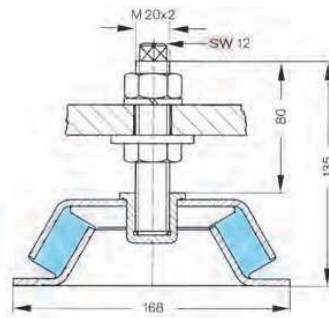

## Megi Machine Mounts with height adjustment

Part No. 786 111

Versions:

hard, medium, soft

## Megi Machine Mounts with tear-off protection

Part No. 786 211

Versions:

hard, medium, soft

Other dimensions and materials are available on request