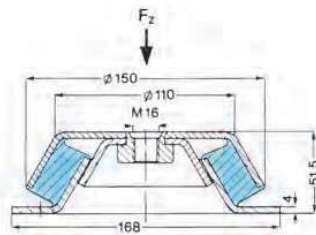

## Megi Machine Mounts with height adjustment

Part No. 786 111

Versions:

hard, medium, soft

## Megi Machine Mounts with tear-off protection

Part No. 786 211

Versions:

hard, medium, soft

Other dimensions and materials are available on request