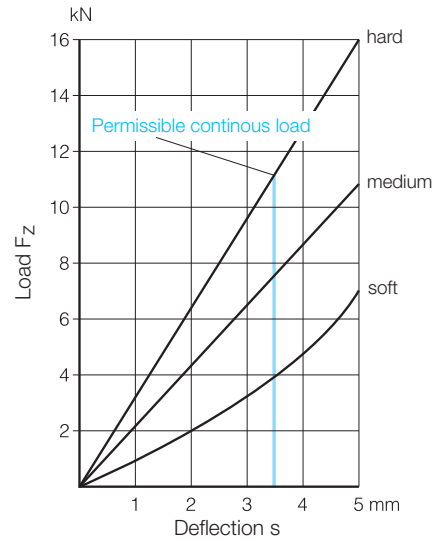

## Megi Machine Mounts

Part No. 786 011

Versions:

hard, medium, soft