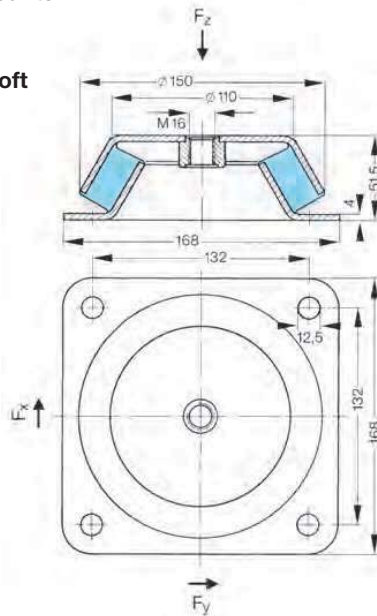

MEGI® Machine Mounts

Megi Machine Mounts

Part No. 786 011

Versions:

hard, medium, soft