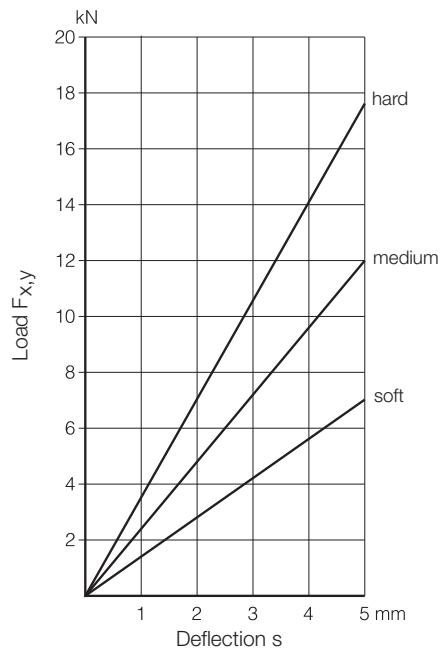

Megi Machine Mounts with height adjustment

Part No. 786 111

Versions:

hard, medium, soft