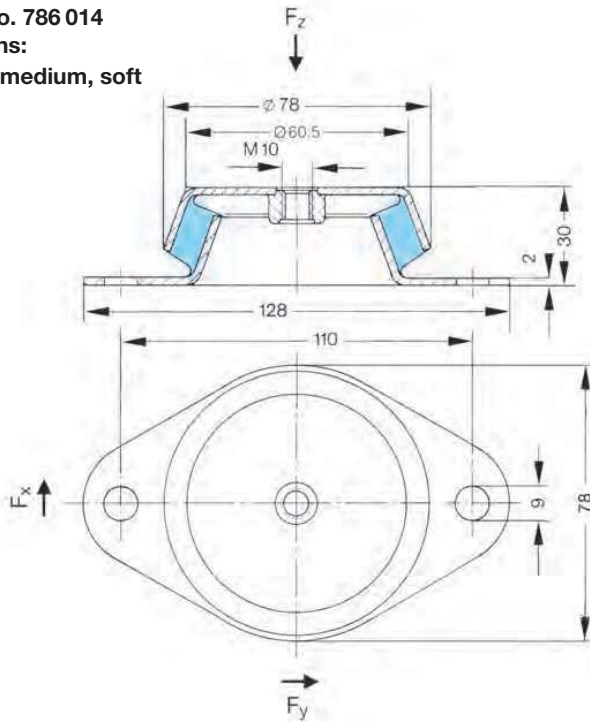

# MEGI® Machine Mounts

**Megi Machine Mounts**  
**Part No. 786 014**  
**Versions:**  
**hard, medium, soft**

**Megi Machine Mounts with tear-off protection**  
**Part No. 786 214**  
**Versions:**  
**hard, medium, soft**

Other dimensions and materials are available on request