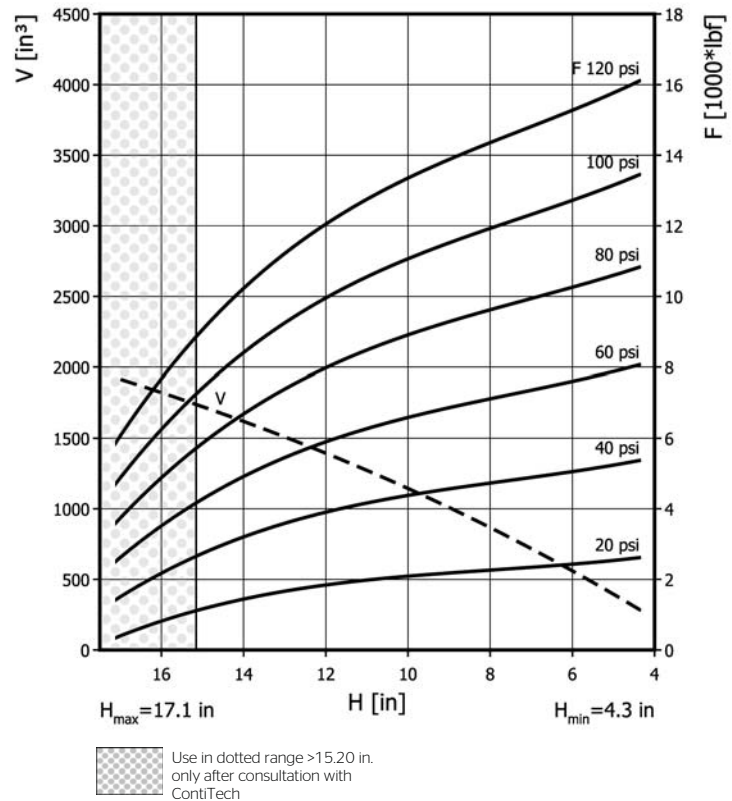

## FT 530-32 CI

## Purchase order data

Type	Order No.
Rubber bellows only	68739
with crimped plates, 3/4 NPT air inlet A = 3.13 in. excentrical	75257

Additional types on request

 Service instructions  
 3/8-16 UNC: max. 20 lbf ft  
 3/4 NPT: max. 40 lbf ft

## Technical data

Min. pressure	0 psi
Return force to min height	≤ 112 lbf
Overall weight	17.6 lb