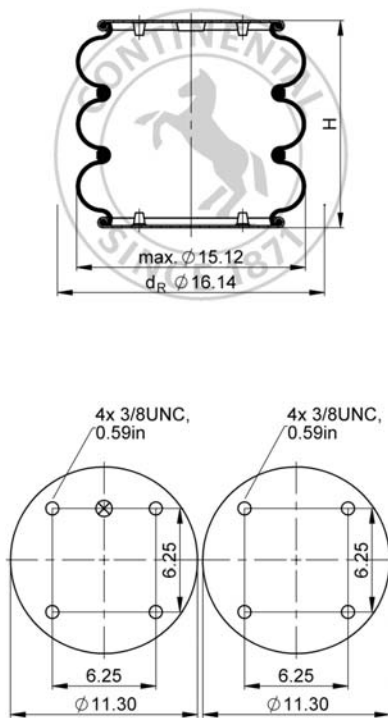

## FT 530-32 CI

## Purchase order data

Type	Order No.
Rubber bellows only	68739
with crimped plates, 3/4 NPT air inlet A = 3.13 in. excentrical	75257

Additional types on request

 Service instructions  
 3/8-16 UNC: max. 20 lbf ft  
 3/4 NPT: max. 40 lbf ft

## Technical data

Min. pressure	0 psi
Return force to min height	≤ 112 lbf
Overall weight	17.6 lb

## Pneumatic application - static characteristic values

Force F [lbf]

Pressure p	[psi]	40	60	80	100	120	Vol. V [in <sup>3</sup> ]
Height H [in.]	13.5	3390	5190	7050	8810	10700	1600
	12.0	3880	5860	7950	9910	12000	1400
	10.5	4260	6400	8670	10800	13000	1200
	9.0	4550	6860	9270	11500	13900	1000
	7.5	4810	7240	9770	12100	14600	800
	6.0	5080	7620	10300	12700	15300	560
	4.5	5330	8020	10800	13400	16000	310