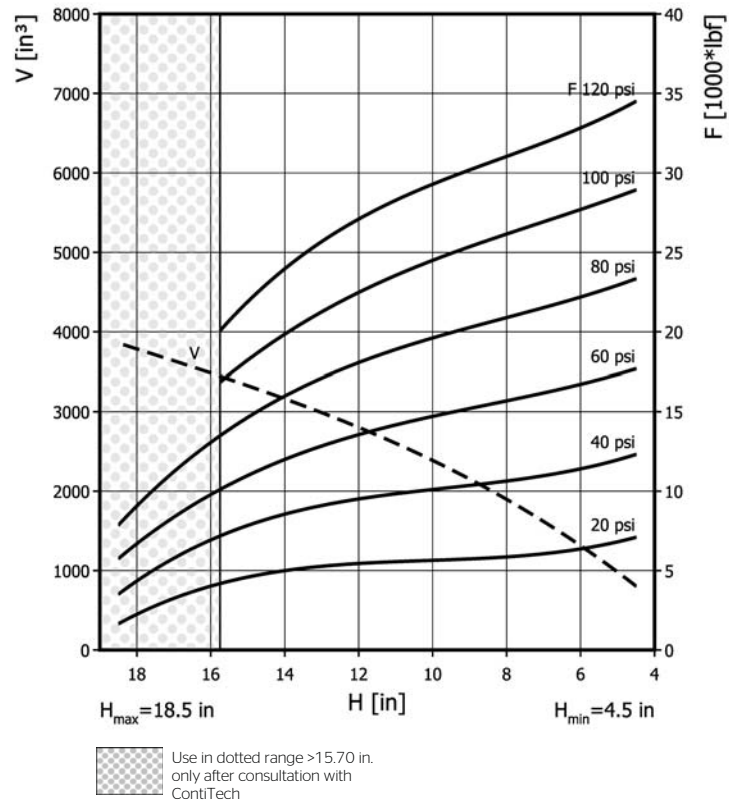

FT 1330-35 RS

Triple Convolution Air Actuator

Purchase order data

Type	Order No.
Rubber bellows only	61780
WR SMS48	62397

Additional types on request

 Service instructions
 3/8-24 UNF: max. 30 lbf ft

Technical data

Min. pressure	0 psi
Return force to min height	≤ 94 lbf
Overall weight	27.6 lb

Pneumatic application - static characteristic values

Force F [lbf]

Pressure p	[psi]	40	60	80	100	120	Vol. V [in ³]
Height H [in]	15.0	7800	10900	14600	18200	21800	3300
	13.5	8850	12400	16500	20500	24800	3100
	12.0	9520	13600	18100	22400	27200	2800
	10.5	9960	14500	19400	24100	28800	2500
	9.0	10400	15300	20300	25400	30100	2100
	7.5	10800	15800	21100	26500	31400	1700
	6.0	11300	16700	22100	27700	33000	1300