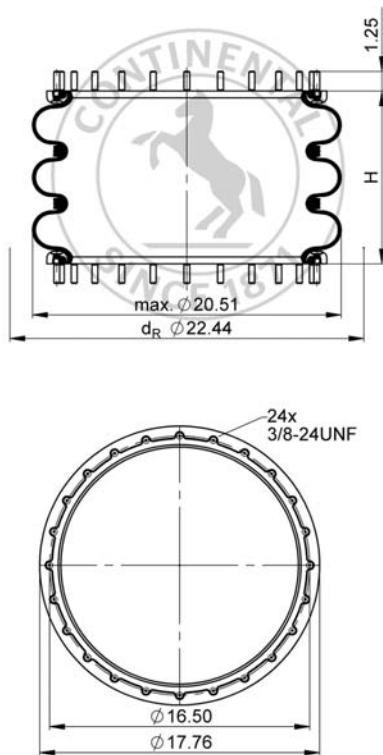

FT 1330-35 RS

Triple Convolution Air Actuator

Purchase order data

Type	Order No.
Rubber bellows only	61780
WR SMS48	62397

Additional types on request

 Service instructions
 3/8-24 UNF: max. 30 lbf ft

Technical data

Min. pressure	0 psi
Return force to min height	≤ 94 lbf
Overall weight	27.6 lb

Pneumatic application - static characteristic values

Force F [lbf]

Pressure p	[psi]	40	60	80	100	120	Vol. V [in ³]
Height H [in]	15.0	7800	10900	14600	18200	21800	3300
	13.5	8850	12400	16500	20500	24800	3100
	12.0	9520	13600	18100	22400	27200	2800
	10.5	9960	14500	19400	24100	28800	2500
	9.0	10400	15300	20300	25400	30100	2100
	7.5	10800	15800	21100	26500	31400	1700
	6.0	11300	16700	22100	27700	33000	1300