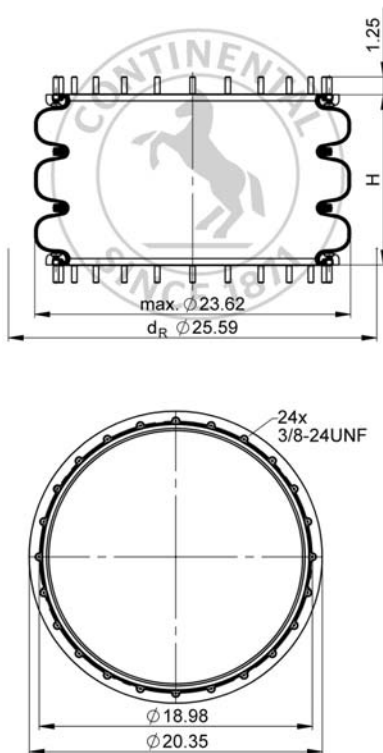

FT 1710-38 RS

Triple Convolution Air Actuator

Purchase order data

Type	Order No.
Rubber bellows only	61784
WR SMS48	75398

Additional types on request

 Service instructions
 3/8-24 UNF: max. 30 lbf ft

Technical data

Min. pressure	0 psi
Return force to min height	≤ 90 lbf
Overall weight	32 lb

Pneumatic application - static characteristic values

Force F [lbf]

Pressure p	[psi]	40	60	80	100	120	Vol. V [in ³]
Height H [in]	15.0	9640	14700	19700	24800	29700	4400
	13.5	10700	16200	21500	27200	32700	4000
	12.0	11700	17300	23000	29000	34900	3600
	10.5	12400	18400	24400	30700	36800	3100
	9.0	12600	19200	25600	32000	38400	2700
	7.5	13200	20000	26700	33400	40000	2200
	6.0	13900	21000	27900	35000	42200	1700