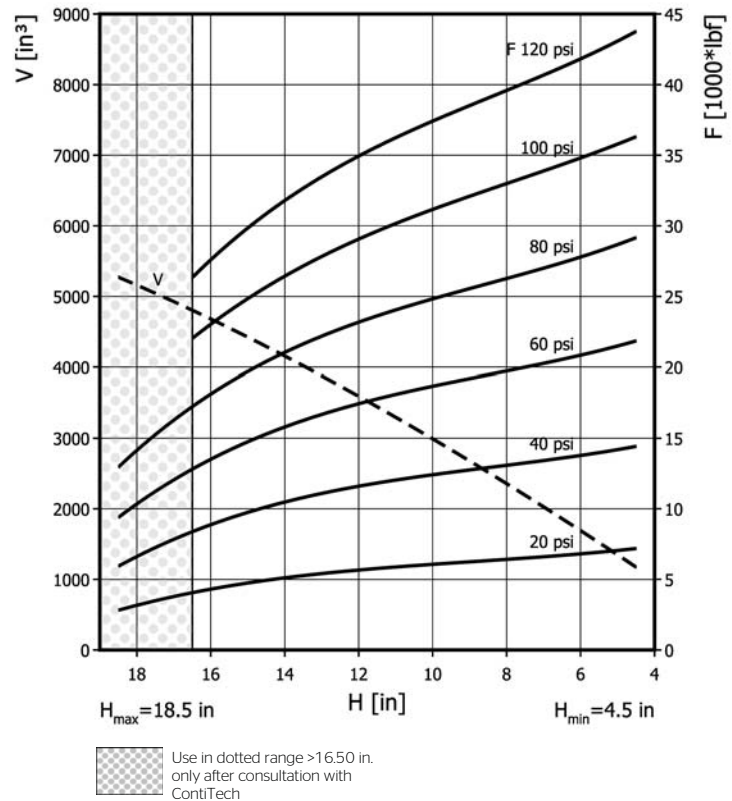

FT 1710-38 RS

Triple Convolution Air Actuator

Purchase order data

Type	Order No.
Rubber bellows only	61784
WR SMS48	75398

Additional types on request

 Service instructions
 3/8-24 UNF: max. 30 lbf ft

Technical data

Min. pressure	0 psi
Return force to min height	≤ 90 lbf
Overall weight	32 lb

Pneumatic application - static characteristic values

Force F [lbf]

Pressure p	[psi]	40	60	80	100	120	Vol. V [in ³]
Height H [in]	15.0	9640	14700	19700	24800	29700	4400
	13.5	10700	16200	21500	27200	32700	4000
	12.0	11700	17300	23000	29000	34900	3600
	10.5	12400	18400	24400	30700	36800	3100
	9.0	12600	19200	25600	32000	38400	2700
	7.5	13200	20000	26700	33400	40000	2200
	6.0	13900	21000	27900	35000	42200	1700