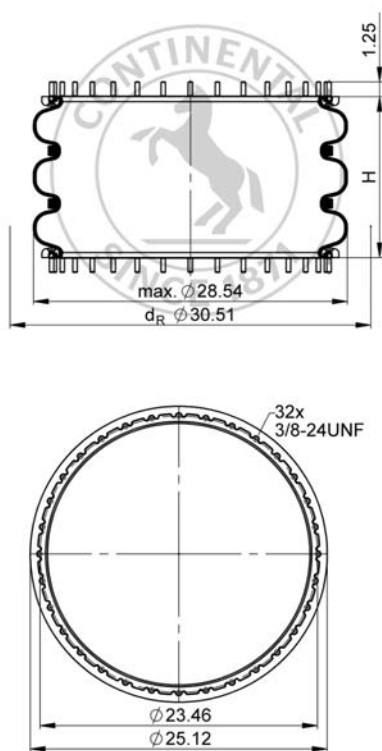

## FT 2870-45 RS

## Triple Convolution Air Actuator

Use in dotted range >18.90 in. only after consultation with ContiTech

## Purchase order data

Type	Order No.
Rubber bellows only	61790
with bead rings, 1 7/8in bolts, nuts and washers	65755

Additional types on request

Service instructions  
 3/8-24 UNF: max. 30 lbf ft

## Technical data

Min. pressure	0 psi
Return force to min height	≤ 214 lbf
Overall weight	37.5 lb