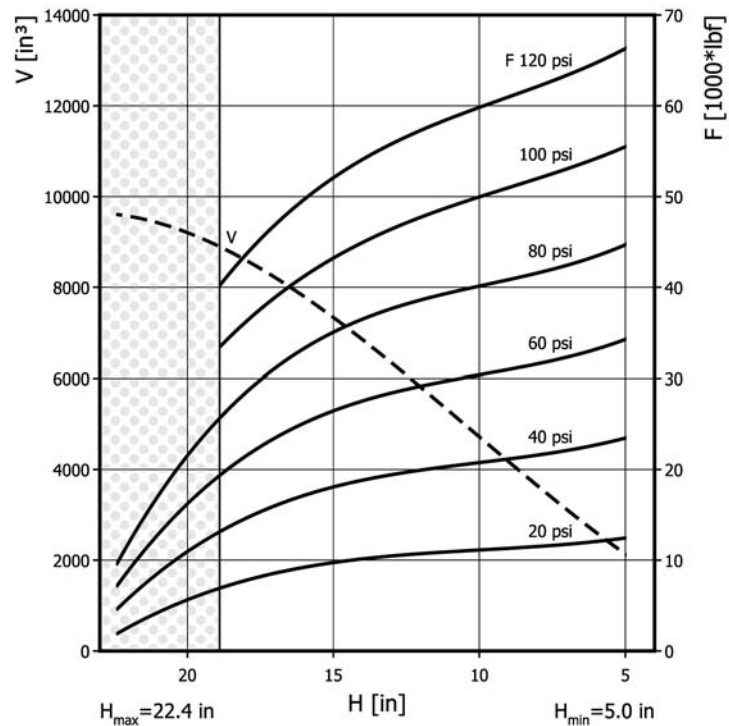

## FT 2870-45 RS

## Triple Convolution Air Actuator

Use in dotted range >18.90 in. only after consultation with ContiTech

## Purchase order data

Type	Order No.
Rubber bellows only	61790
with bead rings, 1 7/8in bolts, nuts and washers	65755

Additional types on request

Service instructions  
 3/8-24 UNF: max. 30 lbf ft

## Technical data

Min. pressure	0 psi
Return force to min height	≤ 214 lbf
Overall weight	37.5 lb